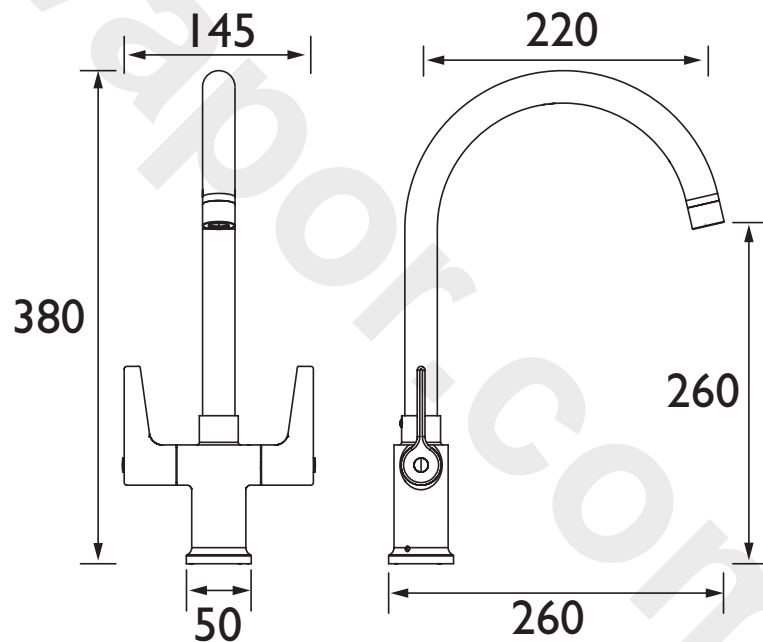

### Specification

Product Type:	Kitchen Taps
Main Construction Material:	Brass
Mount Type:	Deck Mounted
Handle Type:	Lever Handles
Connection Inlet:	1/2" BSP Flexible Tails
Connection Outlet:	Flow Straightener
Number of Tap Holes:	1
Valve/Cartridge Type:	1/2" Ceramic Disc Valve
Plumbing System Requirements:	Suitable for all plumbing systems
Minimum Dynamic Pressure (bar):	0.4 bar
Maximum Dynamic Pressure (bar):	5.0 bar
Maximum Hot Water Temperature °C:	65°C
Maximum Static Pressure (bar):	10 bar
Flow Type:	Single Flow
Isolation Included:	Yes

### Dimensions (measurements in mm)